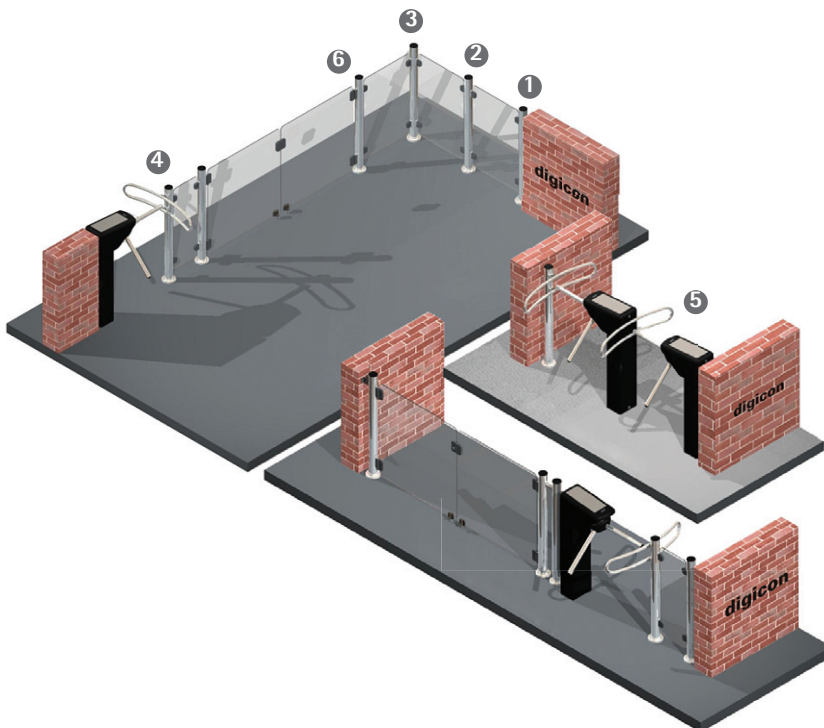

Applications

Complementary Modules

- Lock with key
- Electromagnetic lock
- Complementary floor lock
- Body Pass - Use in pedestal or turnstile

Barrier Sections

1. 1 Basic post and rail
2. 2 180 degrees post and rail
3. 3 90 degrees post and rail (for corners)
4. 4 Pedestal body pass
5. 5 Body pass for turnstile installation
6. 6 Post for gate installation