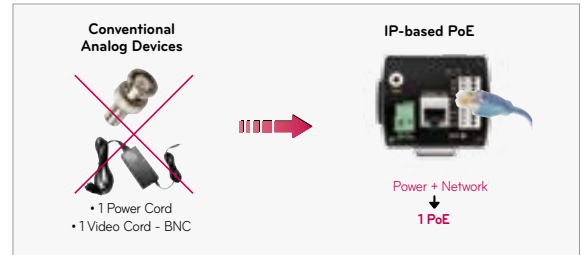

| SENS-UP |

| EIS |

| 2D+3D-DNR |

LOW INSTALLATION COST WITH PoE

Power over Ethernet (PoE) refers to a technology that allows IP devices to receive power over existing LAN cabling. PoE does not need any separate power installation connection and thus simplifies installation. The technology is space-saving and allows devices to receive power and data over existing infrastructures, without needing to upgrade them.