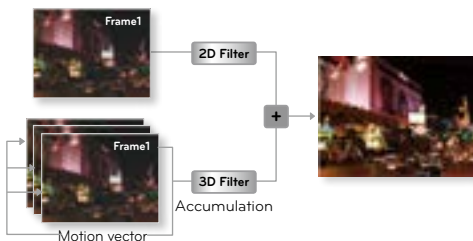

| EIS |

| 2D+3D-DNR |