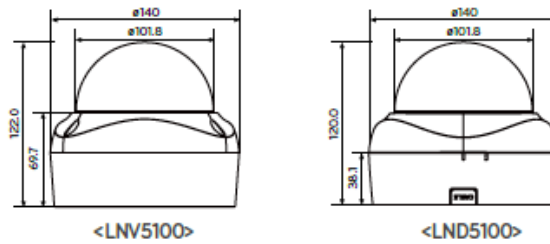

Dimension (Unit : mm)

Model		LNV5100	LND5100	
Camera	Image Sensor	6.08 mm (1/3 Type) CMOS		
	Lens	2.8-10 mm F1.2		
	Resolution	Up to 1280 x 1024		
	Min. Illumination	Color : 0.3 Lux @ F1.2 B/W : 0.005 Lux @ F1.2		
	Day / Night	ICR (Auto / Day / Night)		
	WDR	80 dB		
	Image Enhancement	Backlight Compensation / 2D+3D-DNR / Exposure Control / Sens-up Control / AGC / White Balance / Privacy Masking / EIS / Sharpness / Digital Zoom / Scene mode		
Video/Audio	Video Compression	H.264 (High Profile Supported) / MJPEG		
	Frame Rate	30 fps @ 1280 x 1024, 30fps @ 720p(HD)		
	Multi-Streaming	Dynamic Profile (Up to 7)		
	ROI Streaming	Yes		
	Open Protocol	ONVIF 1.02, PSIA 1.1		
	Audio Compression	G.711, G.726		
	Two-way Audio	Yes		
Event	Motion Detection	Yes		
	Event Notification	Relay Out, Email, FTP		
	Pre/Post Event Buffering	5 / 5 Seconds		
Video Analytics	Intelligent Motion Detection, Trip Zone, Object Counting, Streaming Metadata			
Interface	Video In / Out	1 RCA Out		
	Audio In / Out | Alarm In / Out	1 In / 1 Out | 1 In / 1 Out		
	SD Slot	Micro SD		
	Network	RJ-45 10/100 BASE-T		
Network	Ethernet	RJ-45 10/100 BASE-T		
	Security	Password Protection, HTTPS (SSL, TLS)		
	Protocol	IPv4/6 - TCP/IP, UDP, HTTP, HTTPS, RTP, RTSP, DHCP, ICMP, IPv4 - FTP, SMTP, NTP, ARP, SNMP v1/v2c/v3, DDNS (LG)		
	Web Viewer	Microsoft Internet Explorer 7.0 or above		
	Video Management Software	LG Ipsolute VMS, Mobile Application		
	Connections	Up to 10		
	General	Power Source	PoE / DC12V	
Power Consumption	5.9W			
Operating Temperature / Humidity	-10°C - 50°C / 0% - 80%RH			
Standard Approvals	UL, FCC, CE, KCC, Gongan			
Color / Material	White / Aluminum	White / Plastic		
Ingress Protection	Vandal proof, IP66	-		
Dome Cover	Clear Type			
3-Axis	Yes			
Dimension (Ø x H) mm	140 x 122	140 x 120		
Weight	964 g	610 g		

* Exact products and specifications shown may vary by geographic region and are subject to change without notice. Actual products may differ from the images appearing in the catalog.